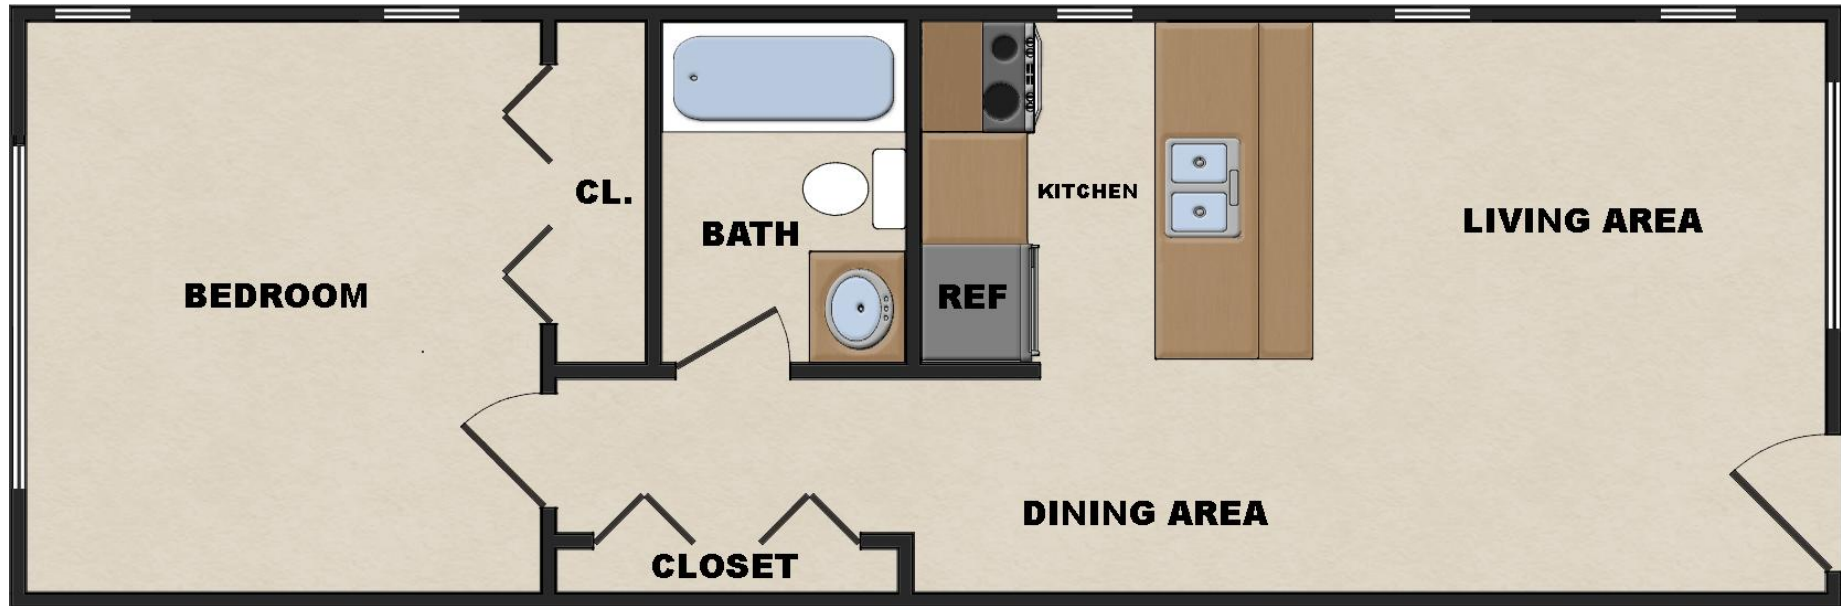

# Antigua

Artist Rendering (not to scale)

**Legend:**

315 is an end unit and features a built-in Pantry with granite counter tops. Windows shown on side walls are only applicable for this end unit. 310, 311, 312, 314 are interior units with the windows in the back and the front of the condo.