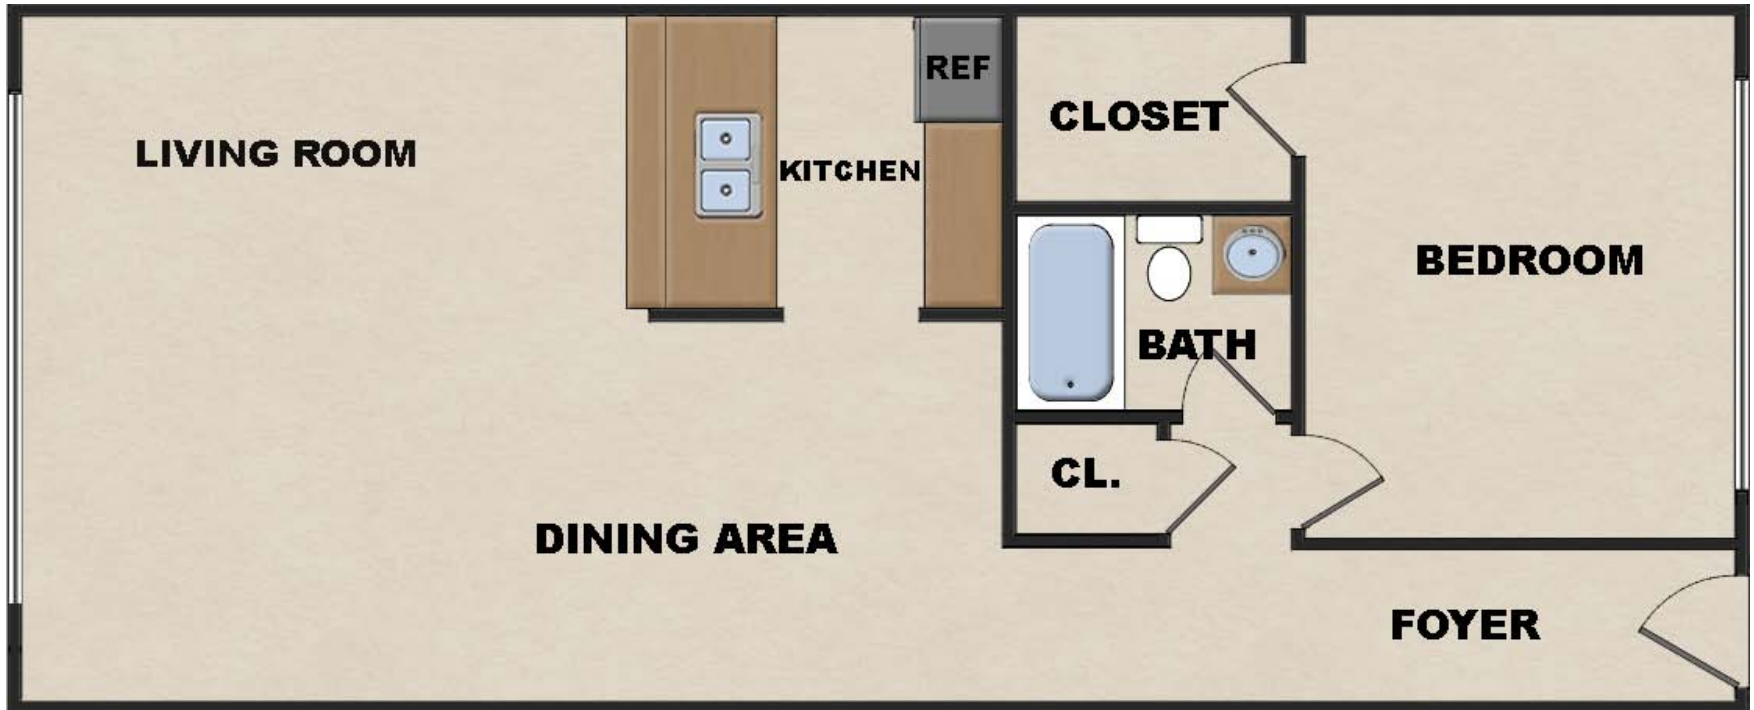

Dominica

Artist Rendering (not to scale)

Legend:

205, 107, 307

105 is a "wheelchair accessible" unit

305 kitchen has a custom island kitchen with breakfast bar instead of the dining area

207 has a built in wine bar next to the kitchen