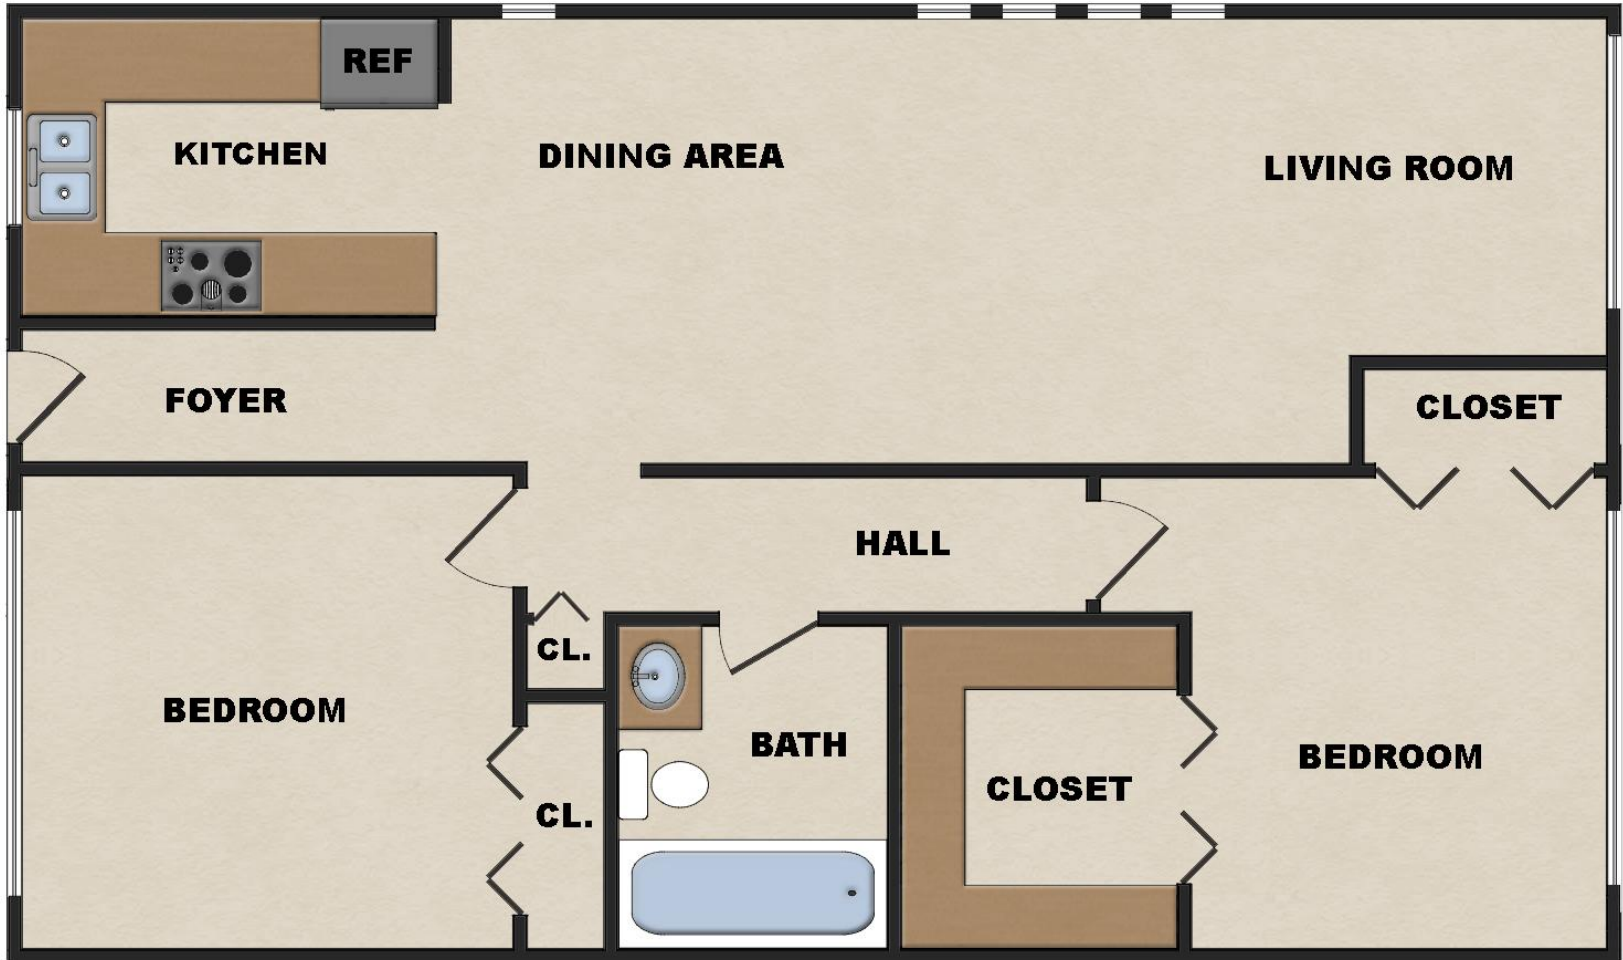

Martinique

Artist Rendering (not to scale)

Legend:

201, 301 are end units. Windows shown on side walls are only applicable for these end units.

102, 202, 302 are interior units with the windows in the back and the front of the condo.