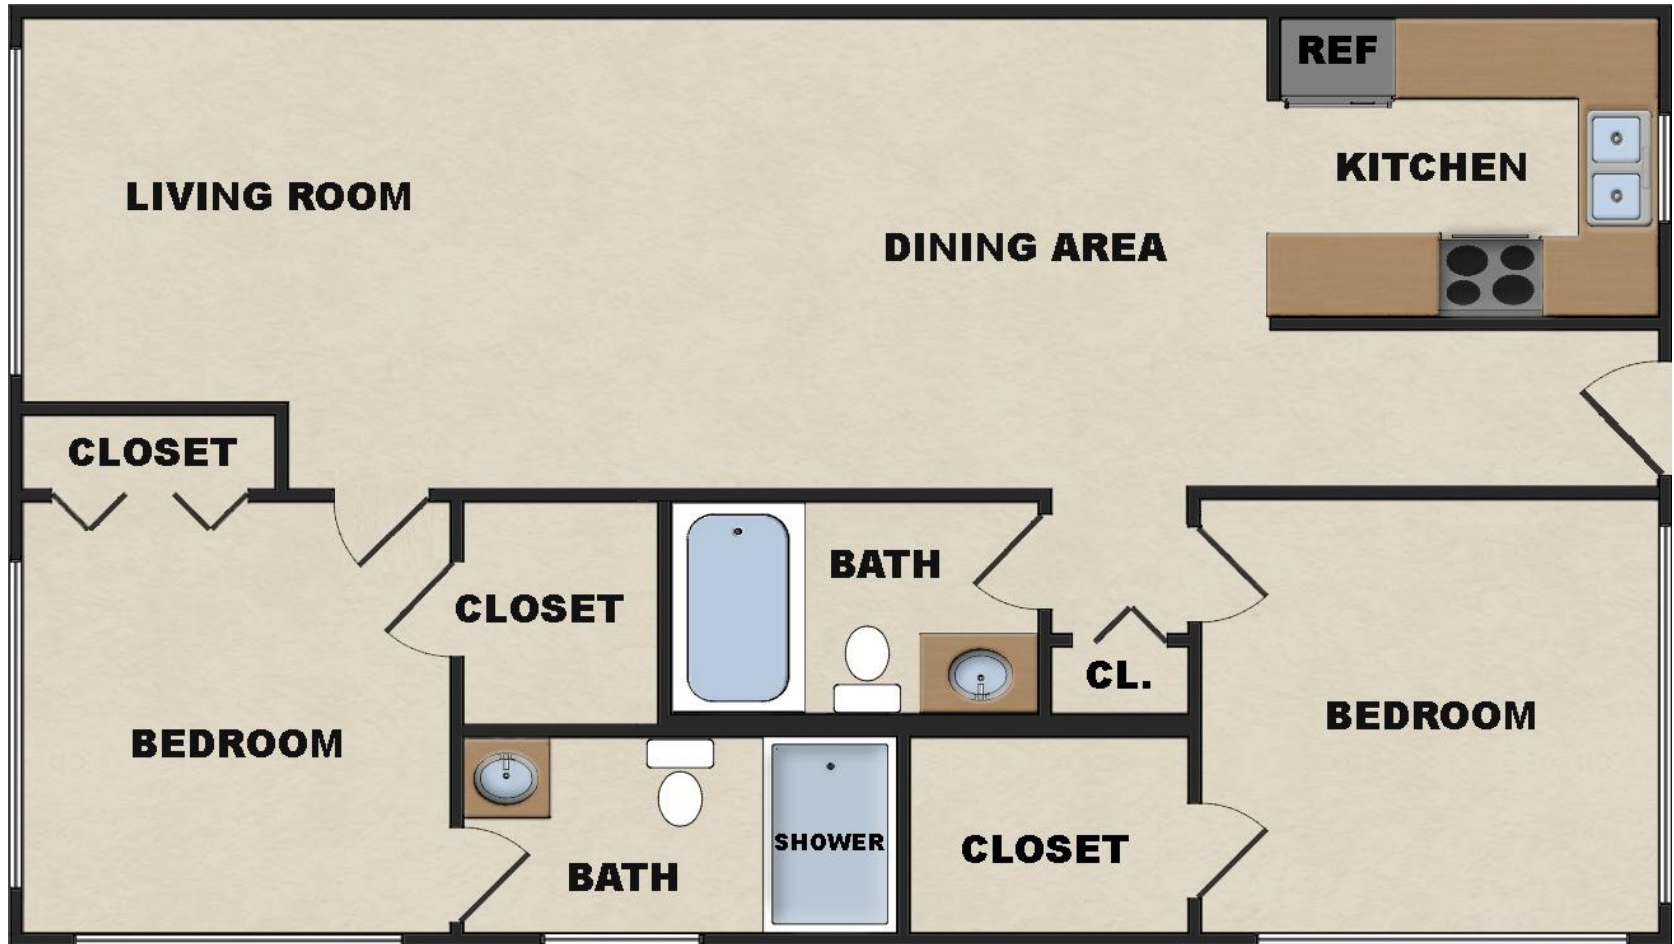

Tortugas

Legend:

- 304, 204, 104, 108, 208, 308 are end units. Windows shown on side walls are only applicable for these end units.
- 106, 206, 306 are interior units with the windows in the back and the front of the condo.
- 104 is a "wheelchair accessible" unit
- 308 also features a built in wine refrigerator and dry bar

Artist Rendering (not to scale)