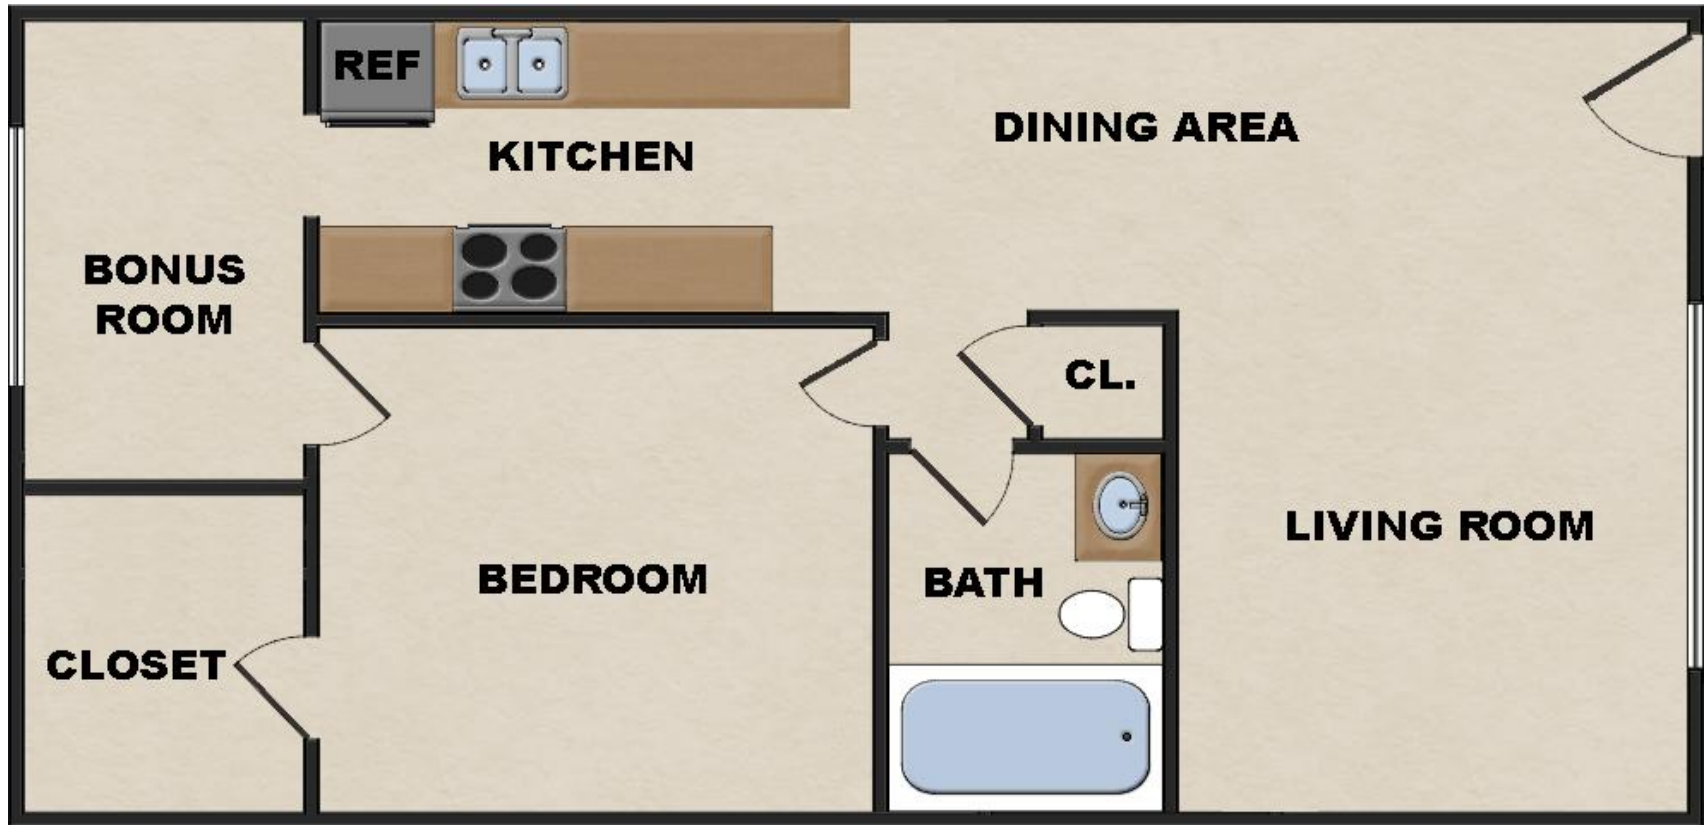

Cayman

Artist Rendering (not to scale)

Legend:

Unit 203 and 303

303 features a built in wine refrigerator and dry bar